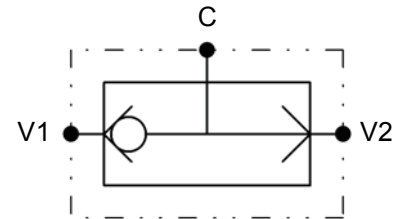

Dimensions

SHVI 005

SHVI 01

Hydraulic Symbol

Curves

SHVI 005

SHVI 01

Features

Size	005	01
Max Pressure (bar)	350	350
Max Flow (lpm)	10	36

Ordering Code

SHVI

--

Size BSP

005	1/8
01	1/4