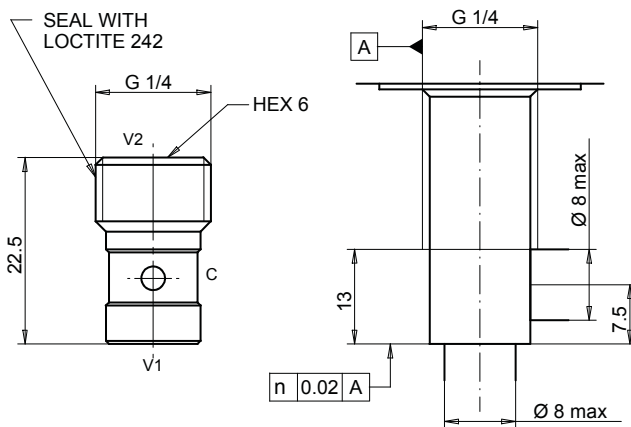

Dimensions

SHVI 005

SHVI 01

Hydraulic Symbol

Curves

SHVI 005

SHVI 01

Features

Size	005	01
Max Pressure (bar)	350	350
Max Flow (lpm)	10	36

Ordering Code

SHVI

--

Size BSP

005	1/8
01	1/4