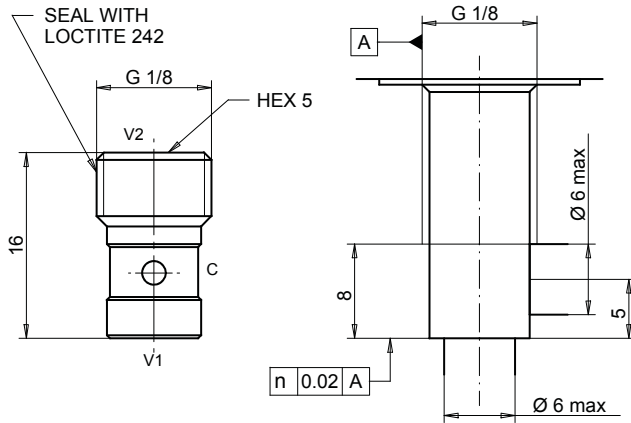

Dimensions

SHVI 005

SHVI 01

Hydraulic Symbol

Curves

SHVI 005

SHVI 01

Features

Size	005	01
Max Pressure (bar)	350	350
Max Flow (lpm)	10	36

Ordering Code

SHVI

--

Size BSP

005	1/8
01	1/4