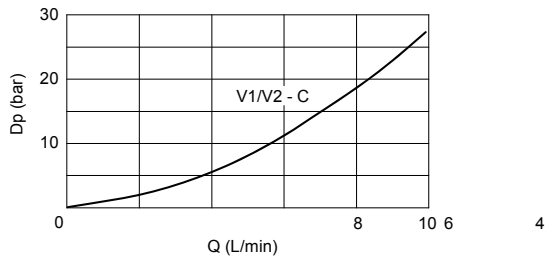

Dimensions

SHVI 005

SHVI 01

Hydraulic Symbol

Curves

SHVI 005

SHVI 01

Features

Size	005	01
Max Pressure (bar)	350	350
Max Flow (lpm)	10	36

Ordering Code

SHVI

--

Size BSP

005	1/8
01	1/4