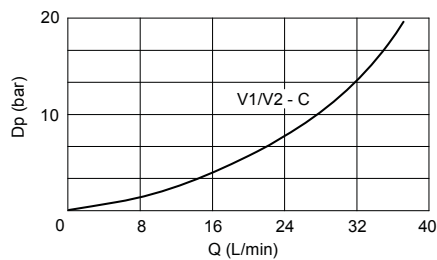

Dimensions

SHVI 005

SHVI 01

Hydraulic Symbol

Curves

SHVI 005

SHVI 01

Features

Size	005	01
Max Pressure (bar)	350	350
Max Flow (lpm)	10	36

Ordering Code

SHVI

--

Size BSP

005	1/8
01	1/4