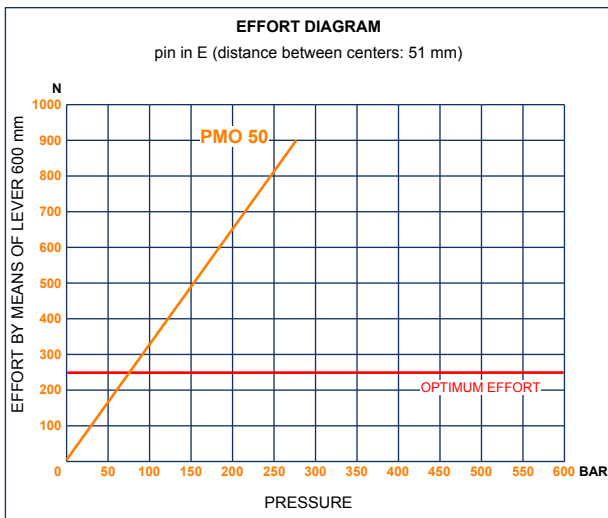

PMO 50 e-s

without release hand knob
double acting hand pump for single acting cylinder
for fixing to wall

Specifications:

- Cast iron body
- Piston treated with Niploy
- White zinc plated support lever
- Lever connection Ø 27
- White zinc plated external parts
- Standard colour black

DISPLACEMENT cm ³	A mm	B mm	C mm	D °	E °	ACTUAL DISPLACEMENT cm ³	PRESSURE BAR		MASS KG	CODE WITHOUT BELLOWS	CODE WITH BELLOWS
							OPTIMAL	MAX			
50	--	--	--	38	37	43,825	80	280	3,400	6077.0006	6077.0033