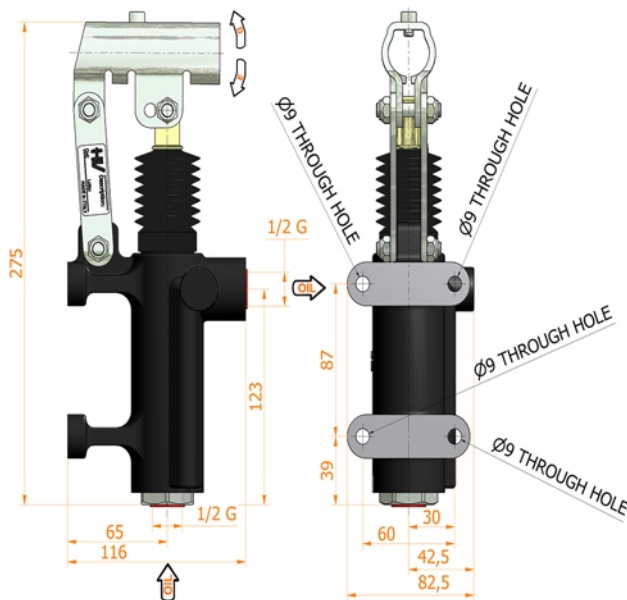

PMO 50 e-s

without release hand knob
double acting hand pump for single acting cylinder
for fixing to wall

Specifications:

- Cast iron body
- Piston treated with Niploy
- White zinc plated support lever
- Lever connection Ø 27
- White zinc plated external parts
- Standard colour black

DISPLACEMENT cm ³	A mm	B mm	C mm	D °	E °	ACTUAL DISPLACEMENT cm ³	PRESSURE BAR		MASS KG	CODE WITHOUT BELLOWS	CODE WITH BELLOWS
							OPTIMAL	MAX			
50	--	--	--	38	37	43,825	80	280	3,400	6077.0006	6077.0033