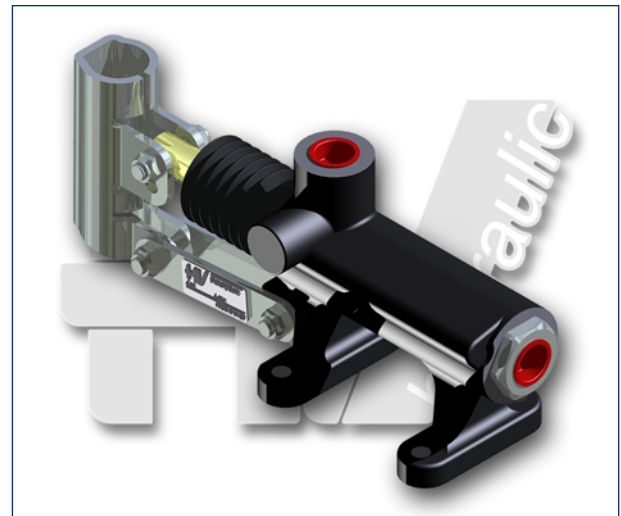

PMO 50 e-s

without release hand knob
double acting hand pump for single acting cylinder
for fixing to wall

Specifications:

- Cast iron body
- Piston treated with Niploy
- White zinc plated support lever
- Lever connection Ø 27
- White zinc plated external parts
- Standard colour black

DISPLACEMENT cm ³	A mm	B mm	C mm	D °	E °	ACTUAL DISPLACEMENT cm ³	PRESSURE BAR		MASS KG	CODE WITHOUT BELLOWS	CODE WITH BELLOWS
							OPTIMAL	MAX			
50	--	--	--	38	37	43,825	80	280	3,400	6077.0006	6077.0033