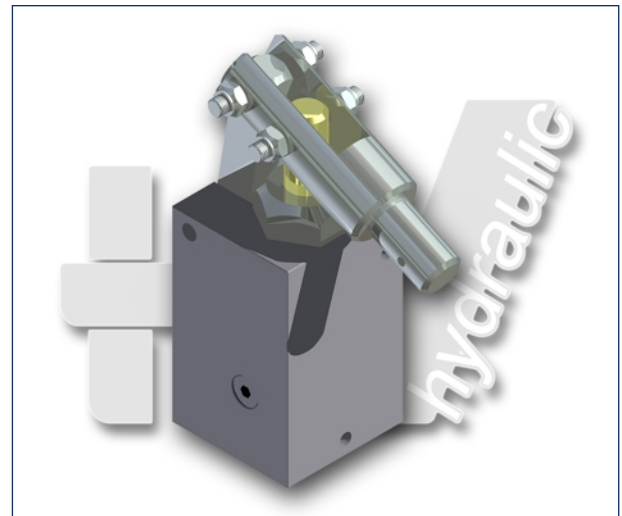

PMP 12 e

without release hand knob
double acting hand pump for a single acting cylinder
for fixing to a wall

Specifications:

- Aluminium body
- Piston treated with Niploy
- White zinc plated support lever
- Lever connection Ø 20
- White zinc plated external parts

DISPLACEMENT cm ³	A mm	B mm	C mm	D °	E °	ACTUAL DISPLACEMENT cm ³	PRESSURE BAR		MASS KG	CODE WITHOUT BELLOWS	CODE WITH BELLOWS
							OPTIMAL	MAX			
12	--	--	--	--	--	12,265	100	300	2,110	6076.0000	--