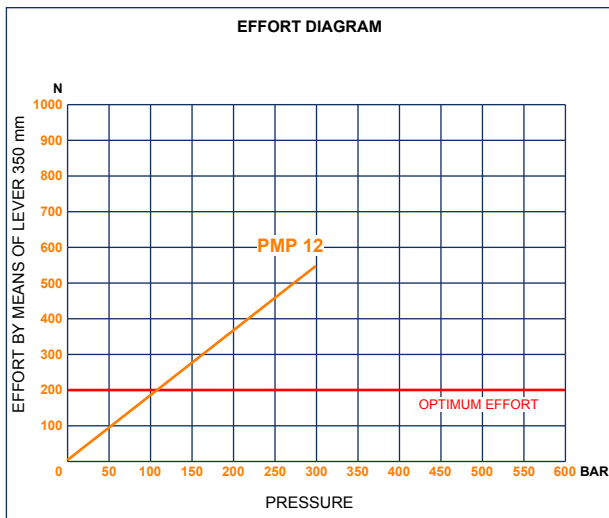

PMP 12 e

without release hand knob
double acting hand pump for a single acting cylinder
for fixing to a wall

Specifications:

- Aluminium body
- Piston treated with Niploy
- White zinc plated support lever
- Lever connection Ø 20
- White zinc plated external parts

DISPLACEMENT cm ³	A mm	B mm	C mm	D °	E °	ACTUAL DISPLACEMENT cm ³	PRESSURE BAR		MASS KG	CODE WITHOUT BELLOWS	CODE WITH BELLOWS
							OPTIMAL	MAX			
12	--	--	--	--	--	12,265	100	300	2,110	6076.0000	--