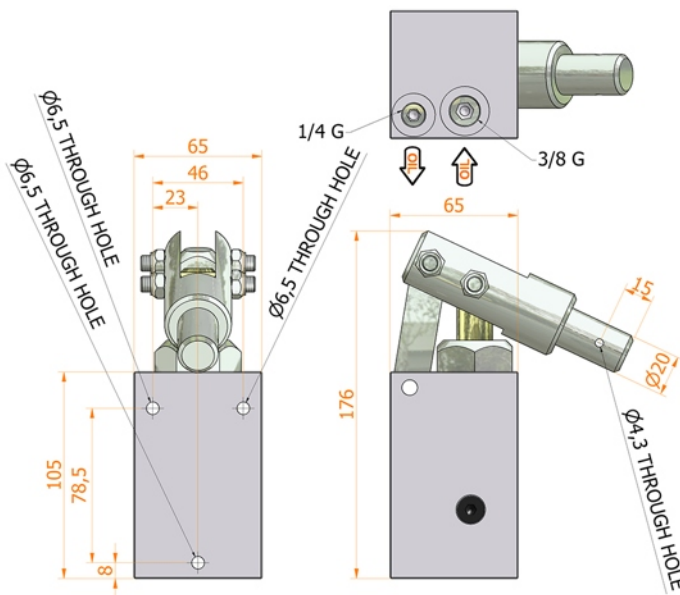

PMP 12 e

without release hand knob
double acting hand pump for a single acting cylinder
for fixing to a wall

Specifications:

- Aluminium body
- Piston treated with Niploy
- White zinc plated support lever
- Lever connection Ø 20
- White zinc plated external parts

DISPLACEMENT cm ³	A mm	B mm	C mm	D °	E °	ACTUAL DISPLACEMENT cm ³	PRESSURE BAR		MASS KG	CODE WITHOUT BELLOWS	CODE WITH BELLOWS
							OPTIMAL	MAX			
12	--	--	--	--	--	12,265	100	300	2,110	6076.0000	--