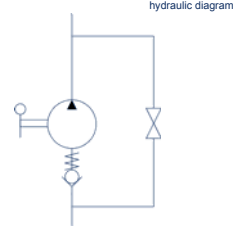

PMO 70 s

with release hand knob
double acting hand pump for single acting cylinder
for fixing to wall

Specifications:

- Cast iron body
- Piston treated with Niploy
- White zinc plated support lever
- Lever connection Ø 27
- White zinc plated external parts
- Standard colour black

DISPLACEMENT cm ³	A mm	B mm	C mm	D °	E °	ACTUAL DISPLACEMENT cm ³	PRESSURE BAR		MASS KG	CODE WITHOUT BELLOWS	CODE WITH BELLOWS
							OPTIMAL	MAX			
70	--	--	--	45	40	70,233	50	200	5,100	6079.0005	6079.0032