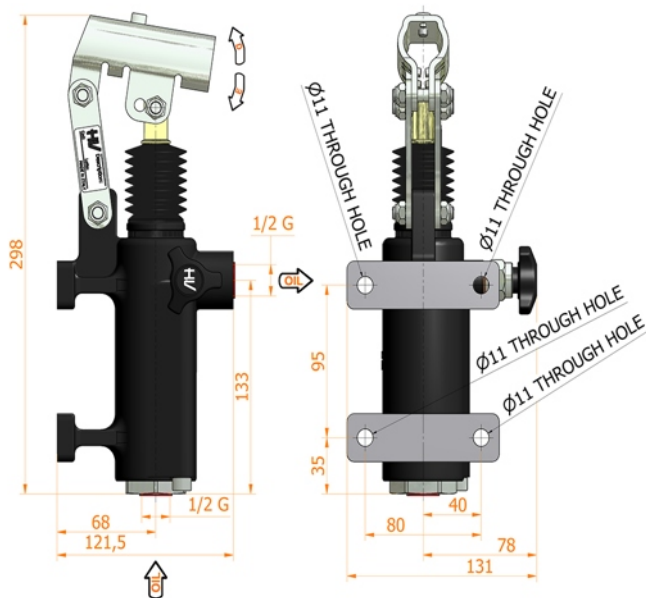

PMO 70 s

with release hand knob
double acting hand pump for single acting cylinder
for fixing to wall

Specifications:

- Cast iron body
- Piston treated with Niploy
- White zinc plated support lever
- Lever connection Ø 27
- White zinc plated external parts
- Standard colour black

DISPLACEMENT cm ³	A mm	B mm	C mm	D °	E °	ACTUAL DISPLACEMENT cm ³	PRESSURE BAR		MASS KG	CODE WITHOUT BELLOWS	CODE WITH BELLOWS
							OPTIMAL	MAX			
70	--	--	--	45	40	70,233	50	200	5,100	6079.0005	6079.0032