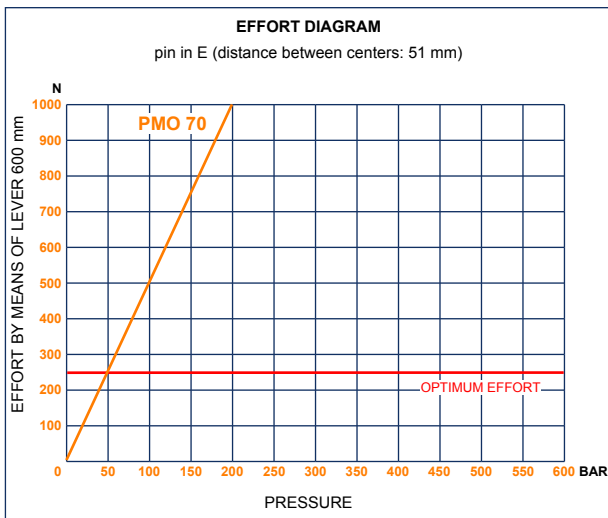

PMO 70 s

with release hand knob
double acting hand pump for single acting cylinder
for fixing to wall

Specifications:

- Cast iron body
- Piston treated with Niploy
- White zinc plated support lever
- Lever connection Ø 27
- White zinc plated external parts
- Standard colour black

DISPLACEMENT cm ³	A mm	B mm	C mm	D °	E °	ACTUAL DISPLACEMENT cm ³	PRESSURE BAR		MASS KG	CODE WITHOUT BELLOWS	CODE WITH BELLOWS
							OPTIMAL	MAX			
70	--	--	--	45	40	70,233	50	200	5,100	6079.0005	6079.0032