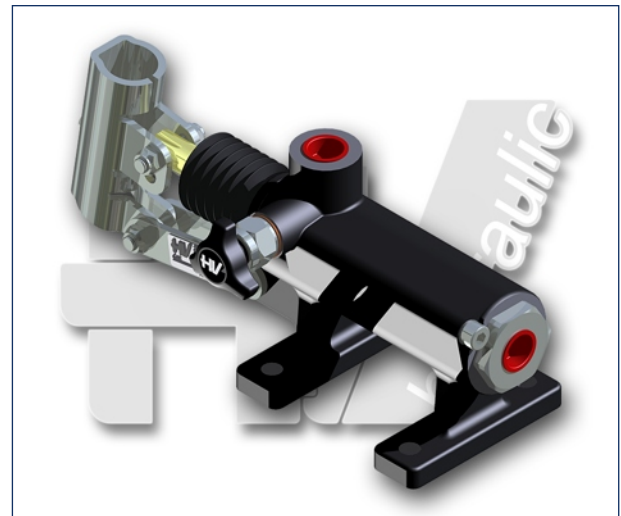

PMO 70 s

with release hand knob
double acting hand pump for single acting cylinder
for fixing to wall

Specifications:

- Cast iron body
- Piston treated with Niploy
- White zinc plated support lever
- Lever connection Ø 27
- White zinc plated external parts
- Standard colour black

DISPLACEMENT cm ³	A mm	B mm	C mm	D °	E °	ACTUAL DISPLACEMENT cm ³	PRESSURE BAR		MASS KG	CODE WITHOUT BELLOWS	CODE WITH BELLOWS
							OPTIMAL	MAX			
70	--	--	--	45	40	70,233	50	200	5,100	6079.0005	6079.0032