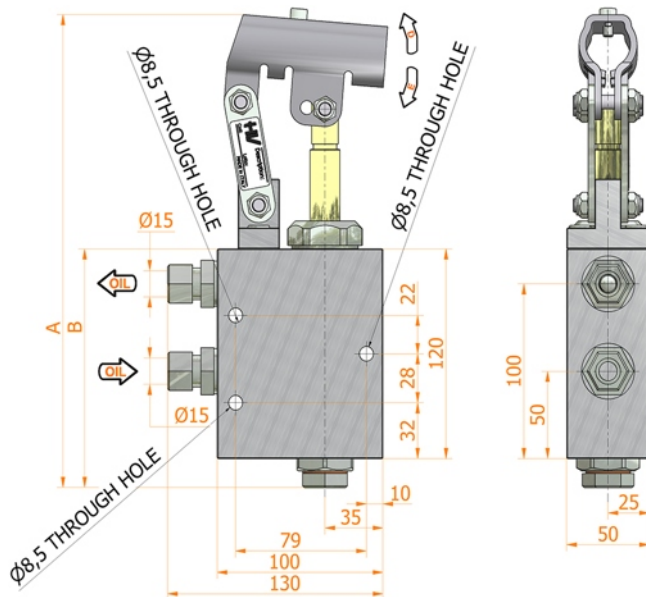

PMP 25 e

without release hand knob
 double acting hand pump for a single acting cylinder
 for fixing to a wall

Specifications:

- Anticorodal aluminium body
- Piston treated with Niploy 30 micron for high resistance in salt spray conditions.
- **Stainless steel** support lever
- Lever connection Ø 27
- White **zinc plated** external parts

DISPLACEMENT cm ³	A mm	B mm	C mm	D °	E °	ACTUAL DISPLACEMENT cm ³	PRESSURE BAR		MASS KG	CODE WITHOUT BELLOWS	CODE WITH BELLOWS
							OPTIMAL	MAX			
25	270	136	--	26	29	24,285	120	280	3,000	6075.0001	--