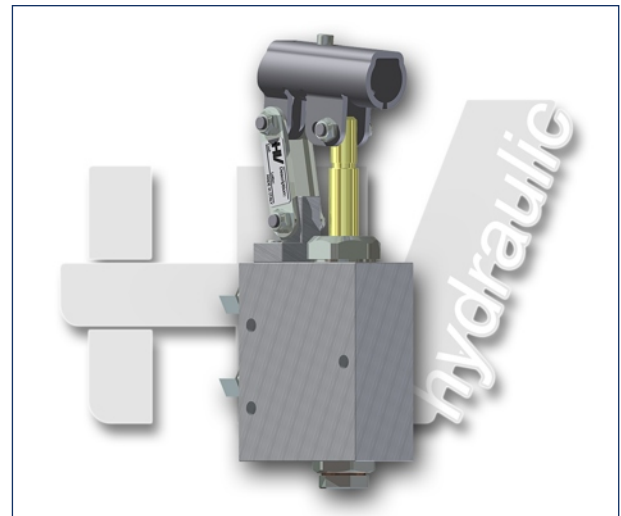

PMP 25 e

without release hand knob
 double acting hand pump for a single acting cylinder
 for fixing to a wall

Specifications:

- Anticorodal aluminium body
- Piston treated with Niploy 30 micron for high resistance in salt spray conditions.
- **Stainless steel** support lever
- Lever connection Ø 27
- White **zinc plated** external parts

DISPLACEMENT cm ³	A mm	B mm	C mm	D °	E °	ACTUAL DISPLACEMENT cm ³	PRESSURE BAR		MASS KG	CODE WITHOUT BELLOWS	CODE WITH BELLOWS
							OPTIMAL	MAX			
25	270	136	--	26	29	24,285	120	280	3,000	6075.0001	--