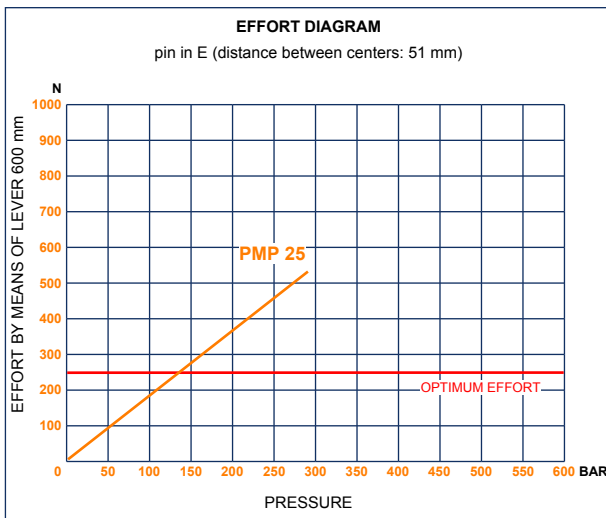

PMP 25 e

without release hand knob
 double acting hand pump for a single acting cylinder
 for fixing to a wall

Specifications:

- Anticorodal aluminium body
- Piston treated with Niploy 30 micron for high resistance in salt spray conditions.
- **Stainless steel** support lever
- Lever connection Ø 27
- White **zinc plated** external parts

DISPLACEMENT cm ³	A mm	B mm	C mm	D °	E °	ACTUAL DISPLACEMENT cm ³	PRESSURE BAR		MASS KG	CODE WITHOUT BELLOWS	CODE WITH BELLOWS
							OPTIMAL	MAX			
25	270	136	--	26	29	24,285	120	280	3,000	6075.0001	--