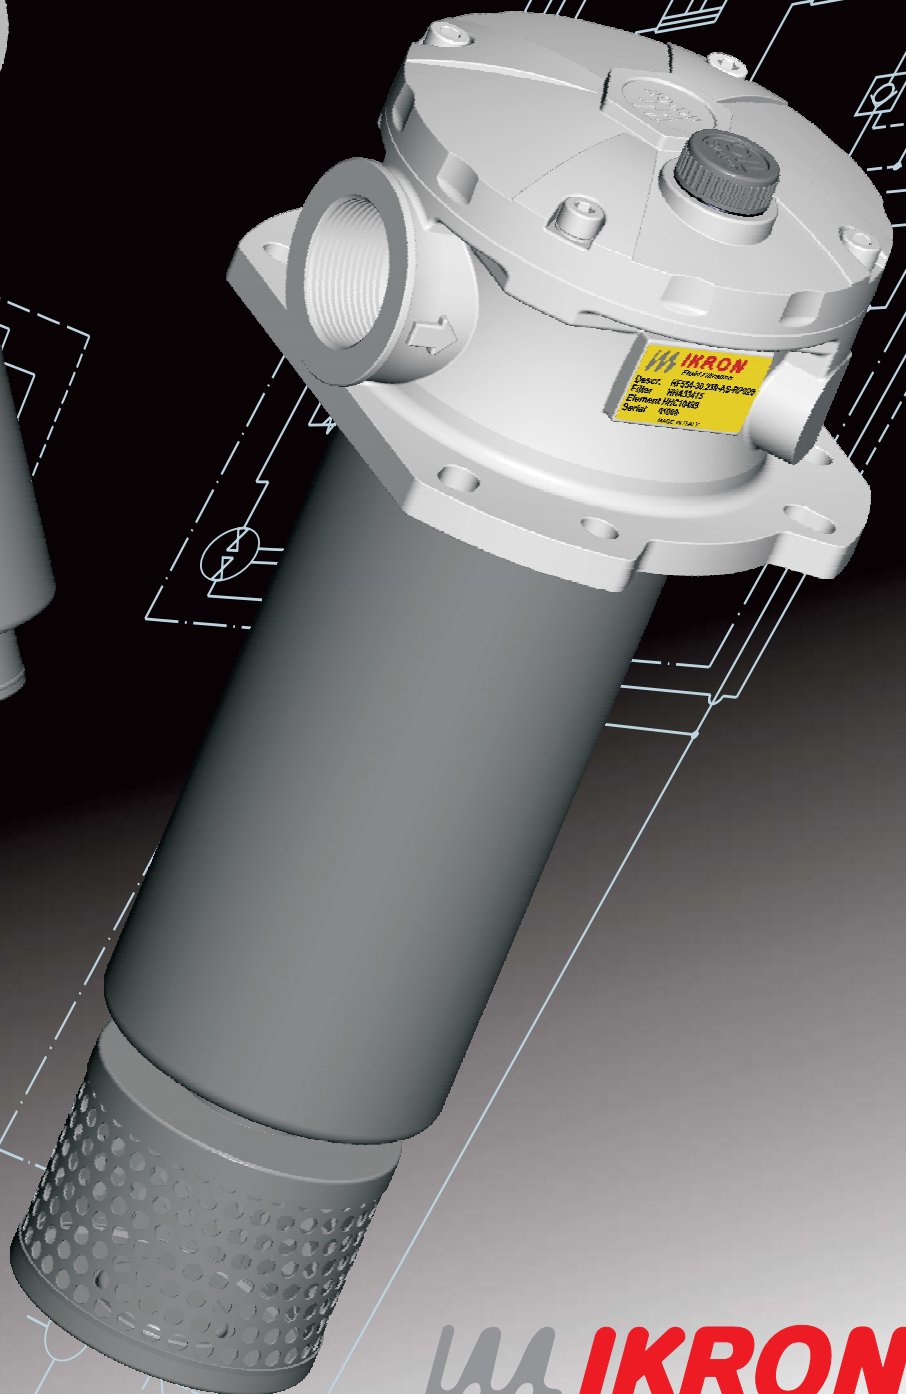

# Tank mounted return line filters

## HF 554 series

 **IKRON**<sup>®</sup>  
Fluid Filtration